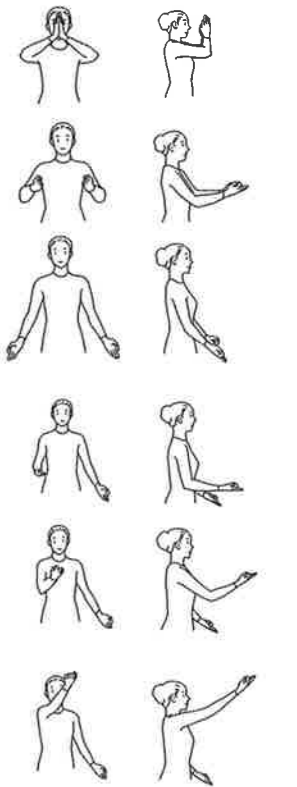

12. 吐く息
Exhale