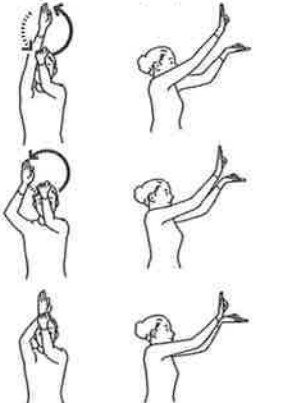

呼吸法による人類即神也の印

The Kokyuhō IN of Jinrui Soku Kami Nari

呼吸は、吸う息・吐く息ともに鼻から行ないます

This breathing is done only through the nose

一瞬で息をフツと吐く
Short, strong exhale, making the sound 'fhu'

1. 吸う息
Inhale

2. 吐く息
Exhale

3. 吸う息
Inhale

4. 吐く息
Exhale

5. 吸う息
Inhale

6. 鼻から2回に分けて強く息を吐く
Exhale strongly with each arm movement

7. 吸う息
Inhale

8. 吐く息
Exhale

9. 吸う息
Inhale

10. 吐く息
Exhale

11. 吸う息
Inhale