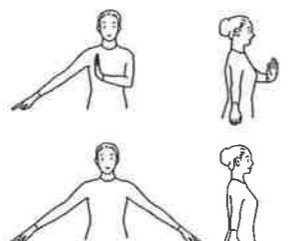

呼吸法による人類即神也の印

The Kokyuhō IN of Jinrui Soku Kami Nari

呼吸は、吸う息・吐く息ともに鼻から行ないます

This breathing is done only through the nose

一瞬で息をフツと吐く
Short, strong exhale, making the sound 'fhu'

1. 吸う息
Inhale

2. 吐く息
Exhale

3. 吸う息
Inhale

4. 吐く息
Exhale

5. 吸う息
Inhale

6. 鼻から2回に分けて強く息を吐く
Exhale strongly with each arm movement

7. 吸う息
Inhale

8. 吐く息
Exhale

9. 吸う息
Inhale

10. 吐く息
Exhale

11. 吸う息
Inhale