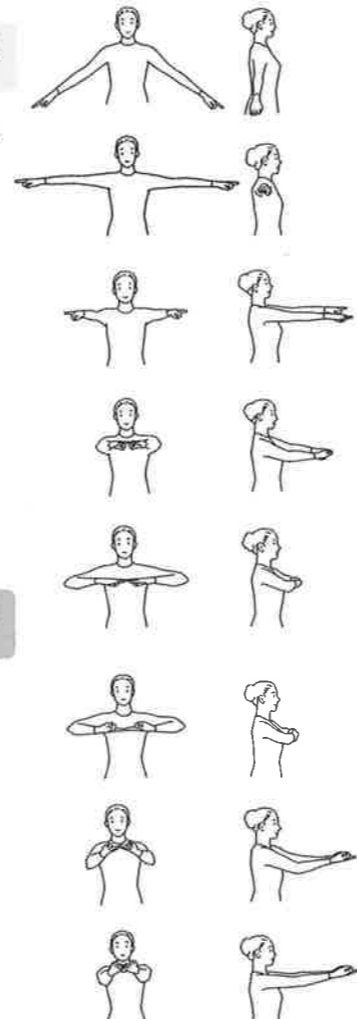

呼吸法による人類即神也の印

The Kokyuhō IN of Jinrui Soku Kami Nari

呼吸は、吸う息・吐く息ともに鼻から行ないます

This breathing is done only through the nose

一瞬で息をフツと吐く
Short, strong exhale, making the sound 'fhu'

1. 吸う息
Inhale

2. 吐く息
Exhale

3. 吸う息
Inhale

4. 吐く息
Exhale

5. 吸う息
Inhale

6. 鼻から2回に分けて強く息を吐く
Exhale strongly with each arm movement

7. 吸う息
Inhale

8. 吐く息
Exhale

9. 吸う息
Inhale

10. 吐く息
Exhale

11. 吸う息
Inhale