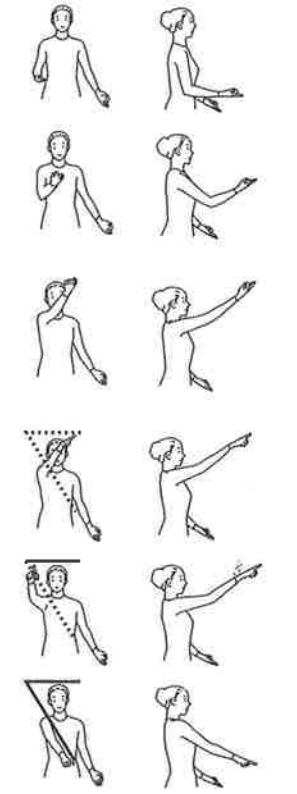

13. 吸う息
Inhale