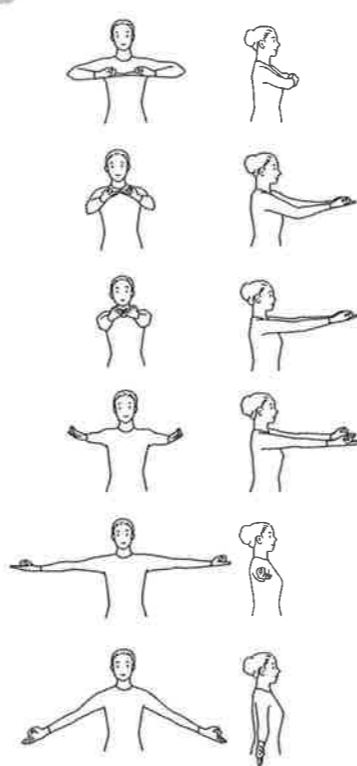

呼吸法による人類即神也の印

The Kokyuhō IN of Jinrui Soku Kami Nari

呼吸は、吸う息・吐く息ともに鼻から行ないます

This breathing is done only through the nose

一瞬で息をフツと吐く
Short, strong exhale, making the sound 'fhu'

1. 吸う息
Inhale

2. 吐く息
Exhale

3. 吸う息
Inhale

4. 吐く息
Exhale

5. 吸う息
Inhale

6. 鼻から2回に分けて強く息を吐く
Exhale strongly with each arm movement

7. 吸う息
Inhale

8. 吐く息
Exhale

9. 吸う息
Inhale

10. 吐く息
Exhale

11. 吸う息
Inhale